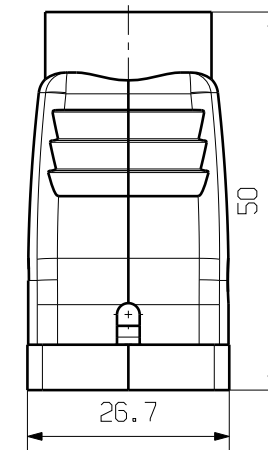

MASSE OHNE TOLERANZ SIND KEINE PRUEFMASSE
 DIMS. WITHOUT TOLERANCE ARE NOT CONTROL DIMS.

1	PLUG HOOD HOUSING	PC
ROHSTOFF-NR. R.PART NO.	TYP PART NAME	WERKSTOFF MATERIAL

CAT.NO.: 1652380000

MAX. NRN./NOS. ? 		Weidmüller		DRAWING NO.	ISSUE NO.
MODIFICATION		DATE	NAME	HDC 07A TOLU 1PG11G STECKERGEHAEUSE PLUG HOOD HOUSING	
DRAWN	22.11.2005	LIU_F			
RESPONSIBLE					
CHECKED	30.11.2005	ZHANG_T			
SUPERSEDED BY:	APPROVED			PRODUCT FILE:	