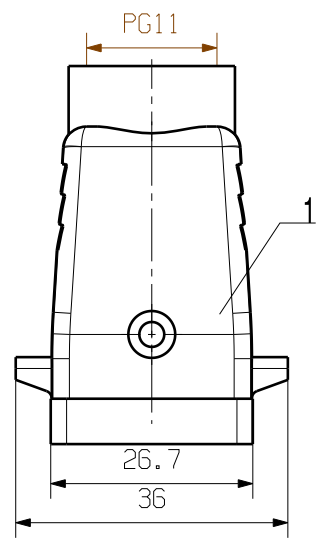

MASSE OHNE TOLERANZ SIND KEINE PRUEFMASSE
 DIMS. WITHOUT TOLERANCE ARE NOT CONTROL DIMS.

1	PLUG HOOD HOUSING	PC
ROHSTOFF-NR. R.PART NO.	TYP PART NAME	WERKSTOFF MATERIAL

CAT.NO.: 1652380000

MAX. NRN./NOS. ? 		Weidmüller		DRAWING NO.	ISSUE NO.
MODIFICATION		DATE	NAME	HDC 07A TOLU 1PG11G STECKERGEHAEUSE PLUG HOOD HOUSING	
DRAWN	22.11.2005	LIU_F			
RESPONSIBLE					
CHECKED	30.11.2005	ZHANG_T			
SUPERSEDED BY:	APPROVED			PRODUCT FILE:	