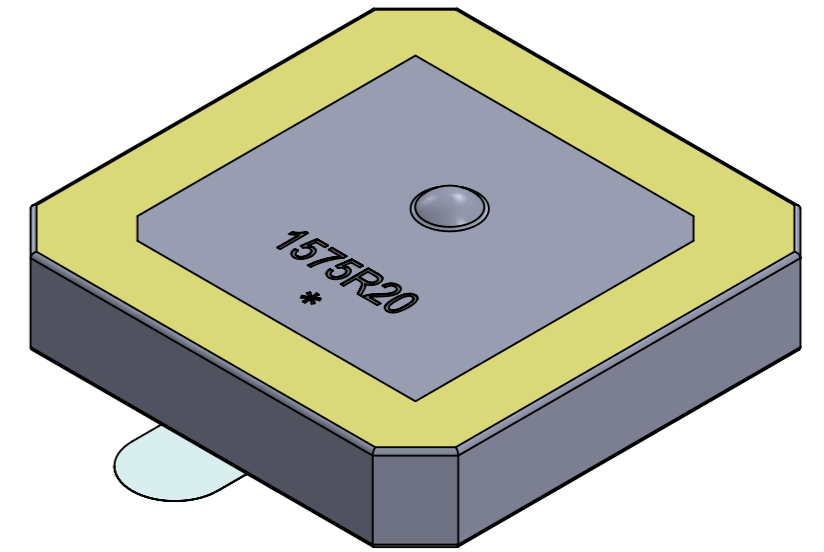

TOP VIEW

SIDE VIEW

BOTTOM VIEW

UNLESS OTHERWISE SPECIFIED: DIMENSIONS ARE IN MM SURFACE FINISH: TOLERANCES: LINEAR: ANGULAR:				FINISH:	DEBUR AND BREAK SHARP EDGES	DO NOT SCALE DRAWING	REVISION	-
DRAWN	NAME	SIGNATURE	DATE			 30332 Esperanza, Rancho Santa margarita, California 92688		
CHK'D	XXXXXX					TITLE: 1575.42MHz; 20.0X20.0X4.0mm GPS Patch Antenna		
APPV'D						DWG NO.	A3	
MFG					MATERIAL:	APAE1575R2040ABDD2-T		
Q.A					WEIGHT:	SCALE:4:1	SHEET 1 OF 1	