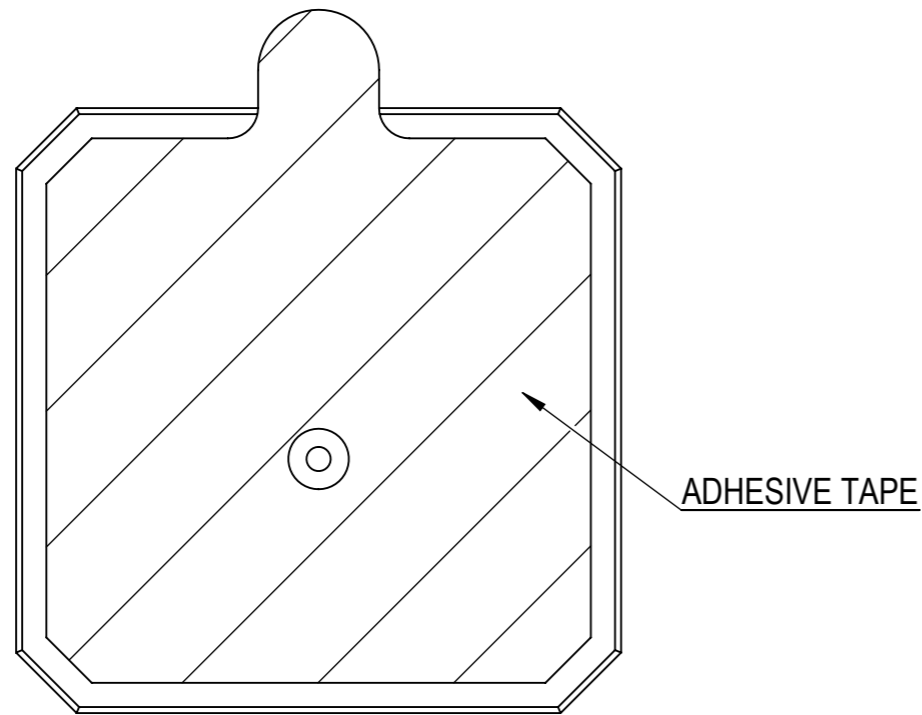

TOP VIEW

SIDE VIEW

BOTTOM VIEW

UNLESS OTHERWISE SPECIFIED: DIMENSIONS ARE IN MM SURFACE FINISH: TOLERANCES: LINEAR: ANGULAR:				FINISH:	DEBUR AND BREAK SHARP EDGES	DO NOT SCALE DRAWING	REVISION	-
DRAWN	NAME	SIGNATURE	DATE			 30332 Esperanza, Rancho Santa margarita, California 92688		
CHK'D	XXXXXX					TITLE: 1575.42MHz; 20.0X20.0X4.0mm GPS Patch Antenna		
APPV'D						DWG NO.	A3	
MFG					MATERIAL:	APAE1575R2040ABDD2-T		
Q.A					WEIGHT:	SCALE:4:1	SHEET 1 OF 1	