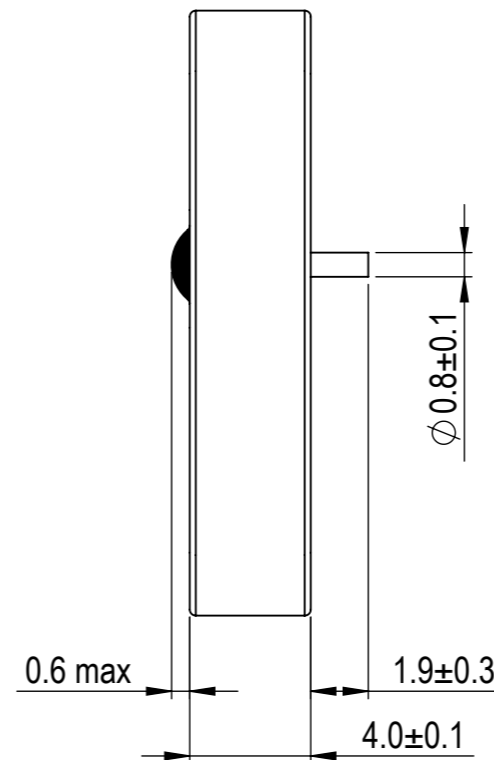

TOP VIEW

SIDE VIEW

BOTTOM VIEW

UNLESS OTHERWISE SPECIFIED: DIMENSIONS ARE IN MM SURFACE FINISH: TOLERANCES: LINEAR: ANGULAR:				FINISH:	DEBUR AND BREAK SHARP EDGES	DO NOT SCALE DRAWING	REVISION	-
DRAWN	NAME	SIGNATURE	DATE			 30332 Esperanza, Rancho Santa margarita, California 92688		
CHK'D	XXXXXX					TITLE: 1575.42MHz; 20.0X20.0X4.0mm GPS Patch Antenna		
APPV'D						DWG NO.	A3	
MFG					MATERIAL:	APAE1575R2040ABDD2-T		
Q.A					WEIGHT:	SCALE:4:1	SHEET 1 OF 1	