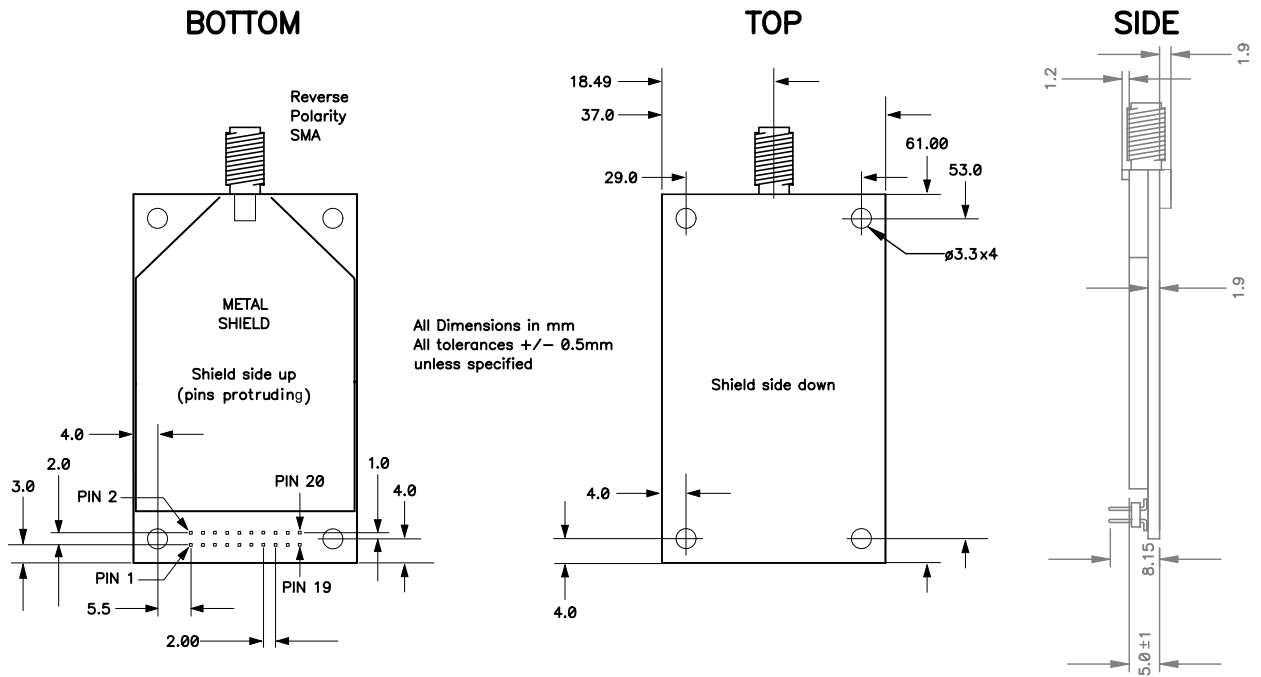

9XTend Mechanical Drawings

9XTend OEM RF Module (with RPSMA Connector)

9XTend OEM RF Module (with MMCX Connector)

M100426 [2006.06.28]