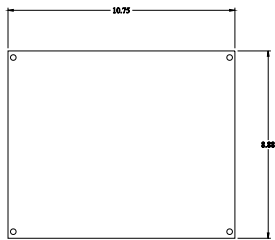

PART No. 1485CJ

for more information visit
www.hammfg.com

Data subject to change without notice

Isometric drawing Not to Scale

TOP VIEW

ISOMETRIC VIEW

INNER PANEL

BACK VIEW

SIDE VIEW

FRONT VIEW

SIDE VIEW

BOTTOM VIEW