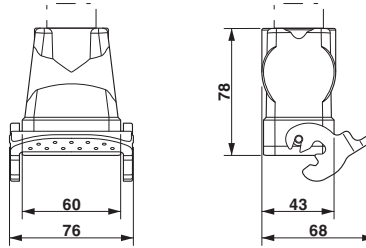

Housing - HC-B 6-KML-H-O1PG21 - 1460280

Dimensioned drawing

Dimensional drawing